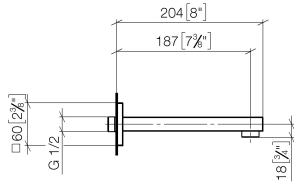

SYMETRICS Wall-mounted basin spout without pop-up waste - Brushed Durabronz (23kt Gold)

13 800 980

- 185mm projection
- fixed spout
- circular, air-enriched flow
- hole diameter 37 mm
- rosette 60 x 60 mm
- 1/2" connection
- plug-link mounting
- max. flow 7 l/min
- lead-free
- WRAS 1904065

For Touchfree control please order eSet Touchfree
WITH or WITHOUT temperature adjustment

Recommended miscellaneous

Concealed wall elbow -

- max. recess depth 163 mm
- min. recess depth 90 mm

35 085 970 90

SYMETRICS Wall-mounted basin spout without pop-up waste - Brushed Durabronz (23kt Gold)

13 800 980
mm [inches]

Flow rate chart

Certificates

LGA_18592.

WRAS_1904065.

**SYMETRICS Wall-mounted basin spout without pop-up waste - Brushed
Durabronz (23kt Gold)**

13 800 980

Spare parts list

No.	Item Number	Name	Quantity used	Delivery time
1	09 14 10 053 90	seal	1	2
2	09 24 04 135 90	nipple	1	2
3	09 14 10 008 90	seal	2	2
4	90 11 68 004 00-28	spout	1	20
5	90 23 01 029 02-28	aerator	1	20